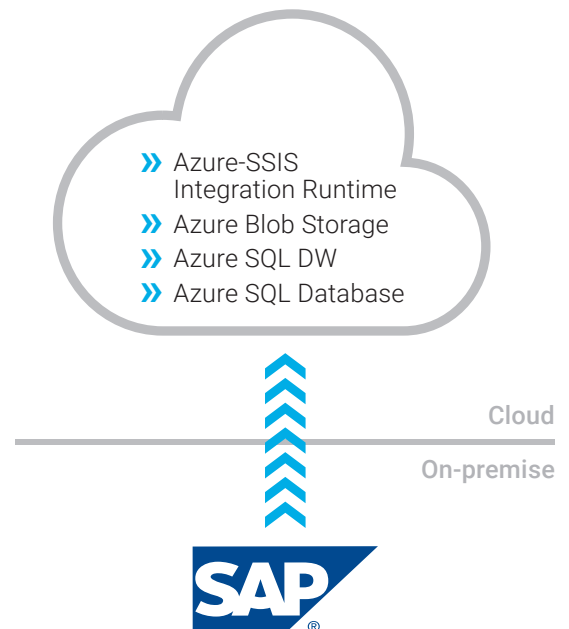

The concept is a no-brainer: Develop on-premises, run in the Cloud.

And the best part: With **Xtract IS for Azure** you can either develop new SSIS packages from scratch or use your existing SSIS packages developed with Xtract IS.

» Azure Blob Storage

Our stand-alone tool **Xtract Universal** enables you to extract and store business-critical data from SAP as an Append Blob in your Azure storage account. Our product **Xtract IS** uses the SSIS platform for writing data to those destinations.

SAP data will be directly written to your Azure storage either as an uncompressed csv-file or a compressed gzip-file. Use **Azure Blob** as a fast staging layer to move your SAP data to the cloud. Later on, use Microsoft Azure's platform functionality to easily distribute Blob data to other managed services, such as **Microsoft HDInsight** for big data analytics, **Azure SQL Server** or **Azure SQL Server Data Warehouse** or **Apache Hadoop**.

Europe

Theobald Software GmbH
Kernerstraße 50
70182 Stuttgart | Germany
Phone: +49 711 46 05 99 0
Email: info@theobald-software.com

www.theobald-software.com

Americas

Theobald Software, Inc.
2211 Elliott Ave. | Suite 200
Seattle, WA 98121 | USA
Phone: +1 206 68196 38
Email: info@us.theobald-software.com

Asia

Theobald Software Asia Ltd.
Suite 1 & 2 24/F | 135 Bonham Strand
Trade Centre
135 Bonham Strand East
Sheungwan | Hong Kong
Phone: +852 3423 0401
Email: info@theobald-software.com.hk

» Azure SQL DW / Azure SQL Database

Use Azure's fast, flexible and secure analysis platform with your SAP data and improve data analytics and reduce associated costs. **Xtract Universal**, as our stand-alone tool, enables you to directly write data streams from your SAP environment to your **Azure SQL DW** or **Azure SQL Database** destination.

Alternatively, let **Xtract IS** and SSIS do this job for you: **Xtract IS**, our SAP plug-in for SSIS, takes care of data extraction from SAP, while SSIS functionality makes sure that the data will be securely written to your **Azure SQL Database** or **Azure SQL DW**.