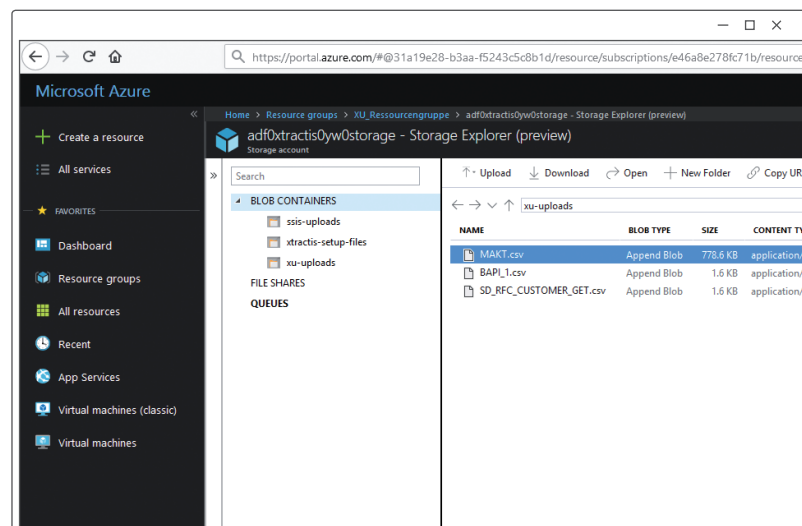

SAP Integration with Azure

Integrate
your **SAP Data**
with Azure

SAP Integration with Azure

Find out more about different approaches for integrating your SAP data with Azure-SSIS, Azure Blob Storage as well as Azure SQL DW. Unleash the power of your SAP data, now.

» Azure-SSIS Integration Runtime

Deploy, schedule and run your SSIS packages, containing **Xtract IS for Azure** components, on **Microsoft's Azure-SSIS IR** (as a part of Microsoft Azure Data Factory v2).